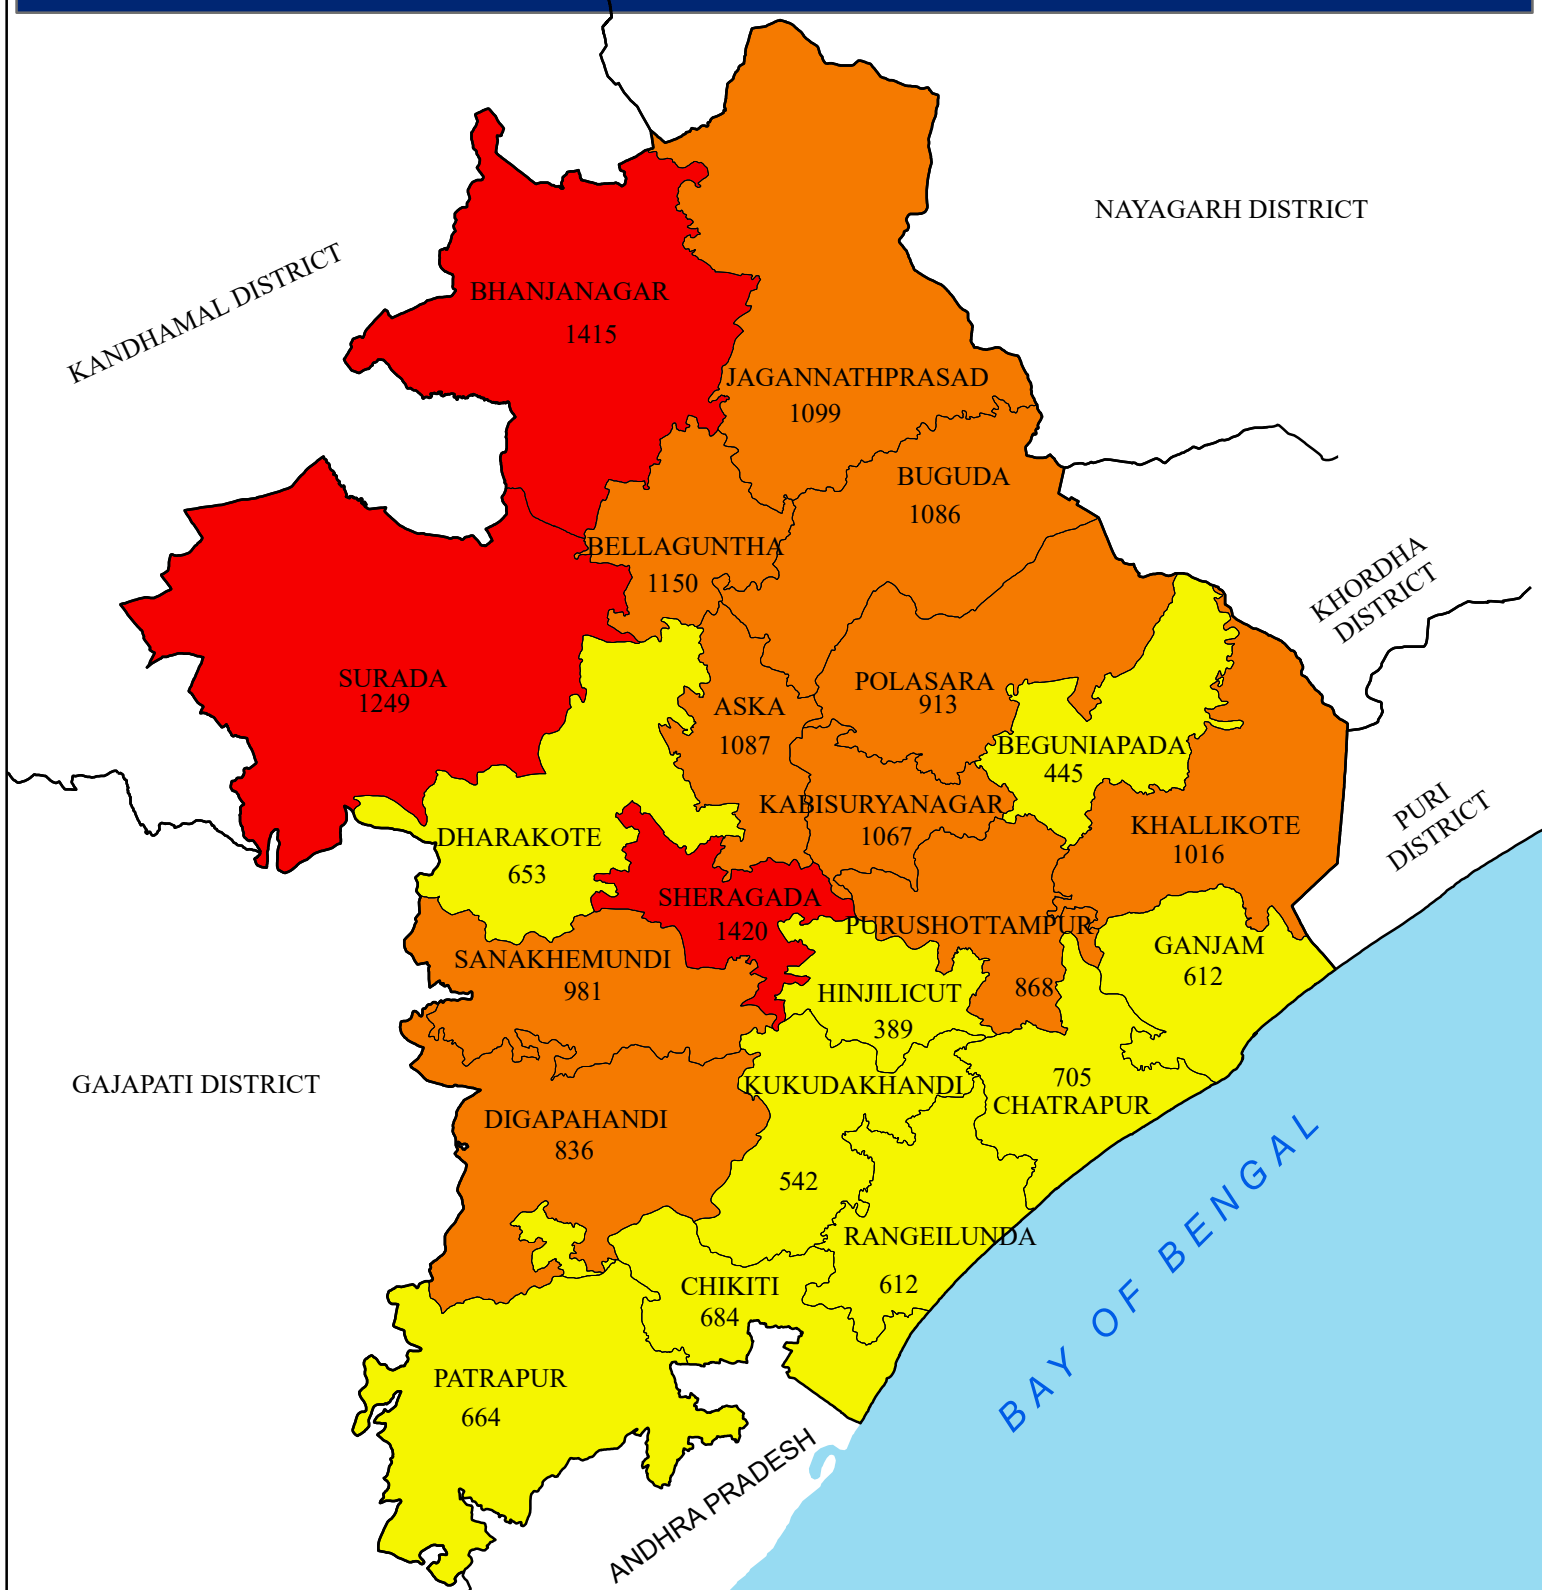

MARGINAL WORKERS (Household industry)

DISTRICT: GANJAM

LEGEND

MARGINAL WORKERS (Household industry)

- 389 - 705 (LOW)
- 706 - 1150 (MEDIUM)
- 1151 - 1420 (HIGH)
- DISTRICT BOUNDARY
- BLOCK BOUNDARY

Source : Census - 2011

0 5 10 20 Kilometers

NIC NATIONAL INFORMATICS CENTRE